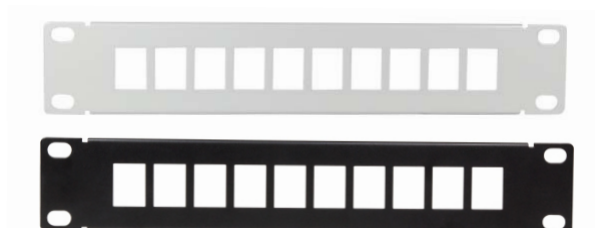

10" Keystone Panel for 10 Jacks

Technical Features

Suitable for LogiLink 10" racks

Apply for 10 Keystone Jacks

1,2mm steel

Technical Drawings

Part-No.	Color	EAN Code
ACT107	RAL7035 light grey	4052792034943
ACT108	RAL9005 black	4052792034950

Package Contents

1 x 10" Keystone Panel

Packaging Informations

Packing Dimension	280 x 80 x 50mm
Packing Weight	0,44kg
Carton Dimension	390 x 305 x 320mm
Carton Q'ty	25pcs
Carton Weight	12kg