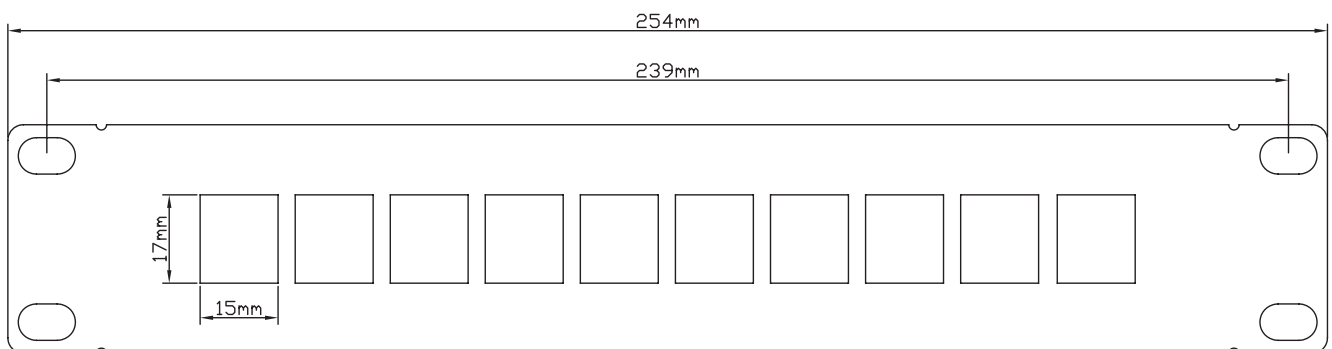

10" Keystone Panel for 10 Jacks

Technical Features

Suitable for LogiLink 10" racks

Apply for 10 Keystone Jacks

1,2mm steel

Technical Drawings

Part-No.	Color	EAN Code
ACT107	RAL7035 light grey	4052792034943
ACT108	RAL9005 black	4052792034950

Package Contents

1 x 10" Keystone Panel

Packaging Informations

Packing Dimension	280 x 80 x 50mm
Packing Weight	0,44kg
Carton Dimension	390 x 305 x 320mm
Carton Q'ty	25pcs
Carton Weight	12kg